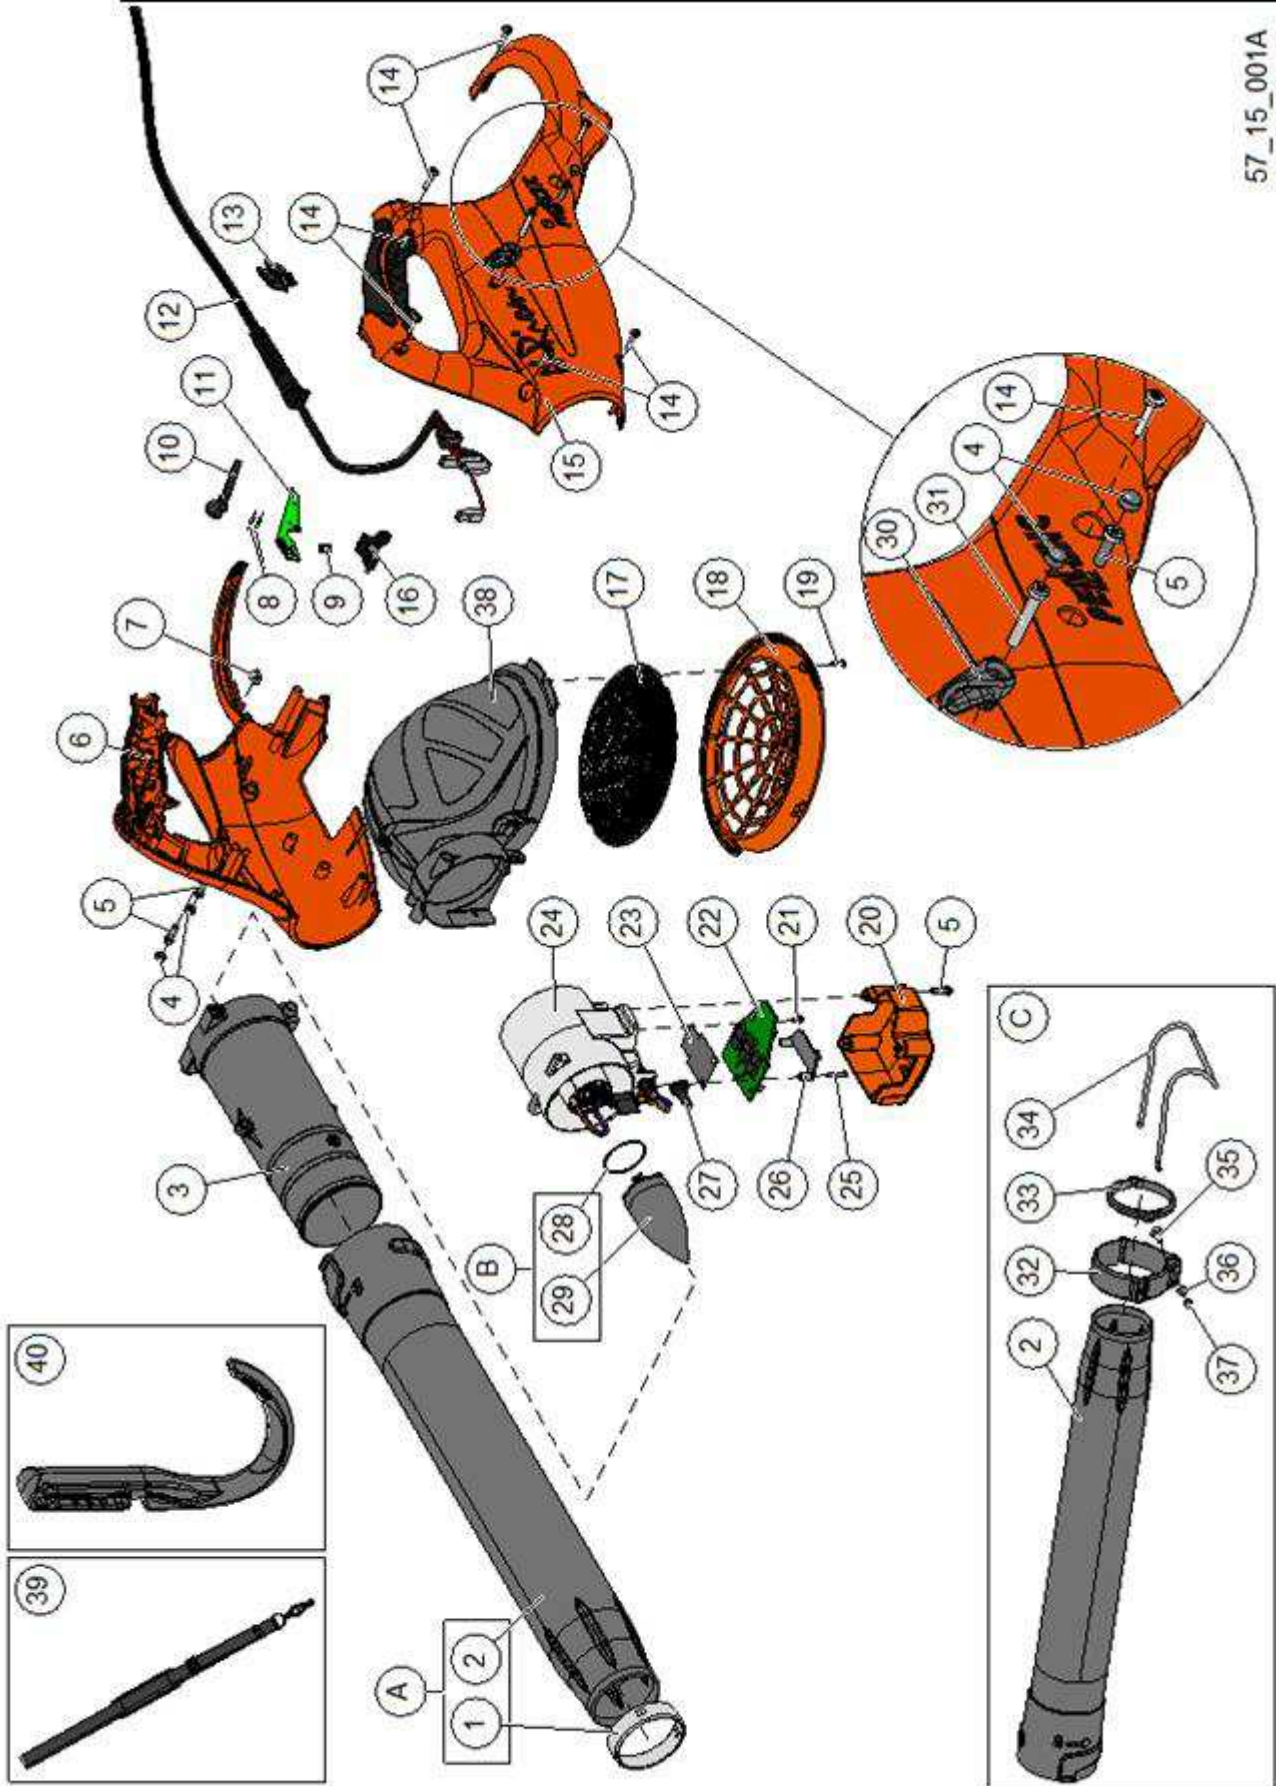

AIRION 2015

Catalogue of detached parts

AIRION - 57_15_001A

Mark	Part number	Description	Remarks	Etesia Part Number	Quantity
1	86732	REPLACED BY REF. 86740	KIT A	45613	1.00
2	83326	REPLACED BY REF. 86740	KIT A, C	45613	3.00
3	83323	OUTPUT UNION, BLOWER		N/A	1.00
4	100812	CAP SCREW CYL. LOW M5	KIT D	N/A	4.00
5	100893	SCREW CXC LOW M5-16 Z		N/A	7.00
6	83344	RH CASING, BLOWER, PREPARED, PCS,	DRT	45627	1.00
7	85459	NUT, SQUARE M4		N/A	2.00
8	83339	METALLIC DOME, AIRION		45603	2.00
9	83338	SPRING, TRIGGER, AIRION		N/A	1.00
11	83341	CTL/DISPLAY BOARD,AIRION,COMPLETE		45604	1.00
12	83343	POWER CORD, AIRION, COMPLETE		45602	1.00
13	101056	CLIP SUPPORT POWER CABLE		45681	1.00
14	84032	SCREW DELTA PT WN5452 50-20 (10)		N/A	7.00
15	83340	LH CASING, BLOWER, PREPARED, PCS,	GAU	45628	1.00
16	83345	TRIGGER, BLOWER, PREPARED PCS		45605	1.00
17	83335	FINE GRILLE, BLOWER		45647	1.00
18	83334	MAIN GRILLE, BLOWER		45657	1.00
19	84033	SCREW CBHC M4-14 Z		45683	2.00
20	83333	COVER, BOARD, BLOWER		45658	1.00
21	84035	VIS CBX M3-8		N/A	2.00
22	83356	BOARD, MOTOR CONTROL, AIRION		45600	1.00
23	87273	AIRION SILPAD, ANTI SHORT CIRCUIT		45606	1.00
24	87664	TURB,COMPL, WITHOUT PCB AIRION PCS		45601	1.00
25	84034	VIS CBX M3-20		N/A	2.00
26	83327	CAPACITOR HEAT SINK, AIRION		45607	1.00
27	87351	PASSE CLOISON ETANCH PCB COM AIRION		N/A	1.00
28	87361	JOINT OR 38*2 70SHA	KIT B	N/A	1.00
29	83324	OUTPUT CONE, BLOWER	KIT B	N/A	1.00
30	109997	CROCHET SUSPENSION OUTIL	KIT D	N/A	1.00
31	71314	SCREW CXC M 5-30 Z LOW HEAD (Q 20)	KIT D	45351	1.00
32	102928	BAGUE SUPPORT FIL GRATTOIR - ACCESS	KIT C	N/A	1.00
33	102929	BAGUE GUIDE FIL GRATTOIR - ACCESSOI	KIT C	N/A	1.00
34	102927	FIL GRATTOIR - ACCESSOIRE	KIT C	N/A	1.00
35	104693	VIS B COLLET CARRE M5-20 INOX	KIT C	N/A	1.00
36	108447	RONDELLE M 5-10-1 Z	KIT C	N/A	1.00
37	104695	ECROU BORGNE M5 Z	KIT C	45654	1.00
38	132135	INLET PIPE, AIRION		45654	1.00
39	110002	SANGLE DE PORTAGE	KIT D	N/A	1.00
40	86708	HOOK, TOOL CARRIER, BLOWER		45621	1.00

AIRION 2015

Catalogue of detached parts

AIRION - 57_15_001A

57_15_001A