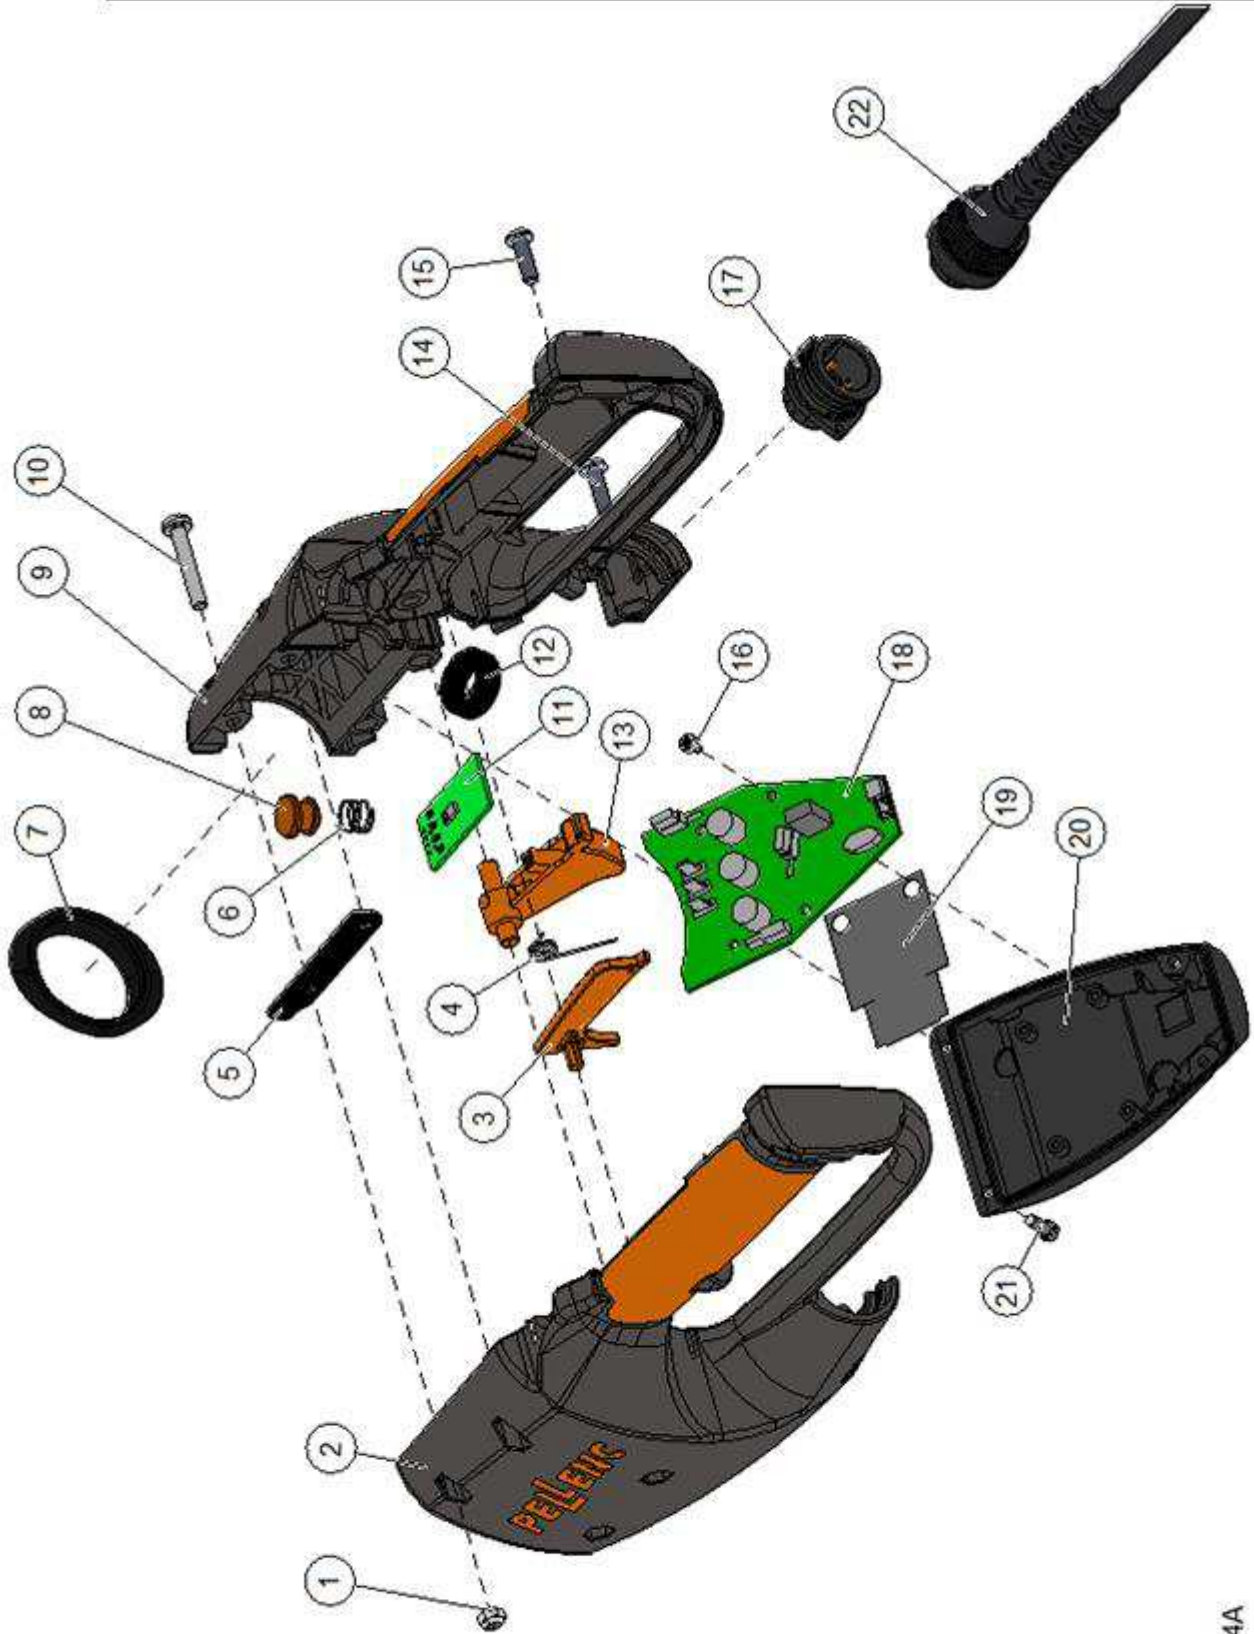

CULTIVION 2015

Catalogue of detached parts

REAR HANDLE - 58_15_004A

58_15_004A

CULTIVION 2015 Catalogue of detached parts

ACCESSORIES - 58_15_005A

Mark	Part number	Description	Remarks	Etesia Part Number	Quantity
1	79779	CUTTING TOOL,CULTIVION,TEETH L220		45624	1.00
2	84125	WORK TOOL CULTIVION D60 LOW		45623	1.00
3	83849	WORK TOOL CULTIVION L160 IN V		45626	1.00
4	100422	BLADE 8CM CULTIVION		45622	1.00
5	35749	SKIN PACK, TUBE OF GREASE		45099	1.00