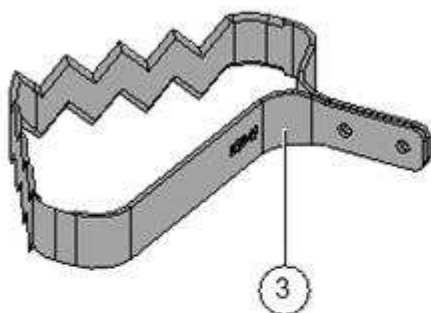

CULTIVION 2015 Catalogue of detached parts

ACCESSORIES - 58_15_005A

Mark	Part number	Description	Remarks	Etesia Part Number	Quantity
1	79779	CUTTING TOOL,CULTIVION,TEETH L220		45624	1.00
2	84125	WORK TOOL CULTIVION D60 LOW		45623	1.00
3	83849	WORK TOOL CULTIVION L160 IN V		45626	1.00
4	100422	BLADE 8CM CULTIVION		45622	1.00
5	35749	SKIN PACK, TUBE OF GREASE		45099	1.00

CULTIVION 2015

Catalogue of detached parts

ACCESSORIES - 58_15_005A

58_15_005A