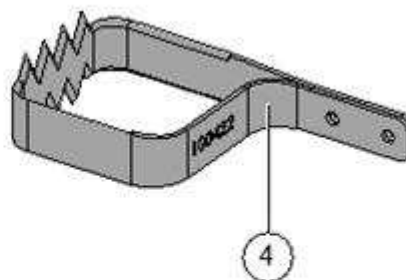

CULTIVION 2015 Catalogue of detached parts

ACCESSORIES - 58_15_005A

Mark	Part number	Description	Remarks	Etesia Part Number	Quantity
1	79779	CUTTING TOOL,CULTIVION,TEETH L220		45624	1.00
2	84125	WORK TOOL CULTIVION D60 LOW		45623	1.00
3	83849	WORK TOOL CULTIVION L160 IN V		45626	1.00
4	100422	BLADE 8CM CULTIVION		45622	1.00
5	35749	SKIN PACK, TUBE OF GREASE		45099	1.00

CULTIVION 2015

Catalogue of detached parts

ACCESSORIES - 58_15_005A

58_15_005A