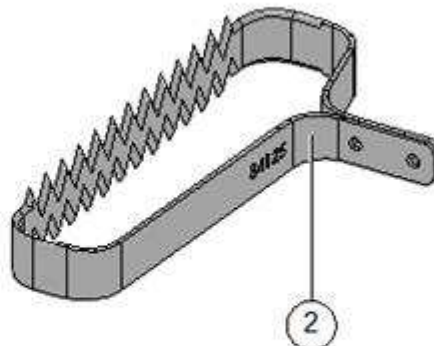

CULTIVION 2015 Catalogue of detached parts

ACCESSORIES - 58_15_005A

Mark	Part number	Description	Remarks	Etesia Part Number	Quantity
1	79779	CUTTING TOOL,CULTIVION,TEETH L220		45624	1.00
2	84125	WORK TOOL CULTIVION D60 LOW		45623	1.00
3	83849	WORK TOOL CULTIVION L160 IN V		45626	1.00
4	100422	BLADE 8CM CULTIVION		45622	1.00
5	35749	SKIN PACK, TUBE OF GREASE		45099	1.00

CULTIVION 2015

Catalogue of detached parts

ACCESSORIES - 58_15_005A

58_15_005A