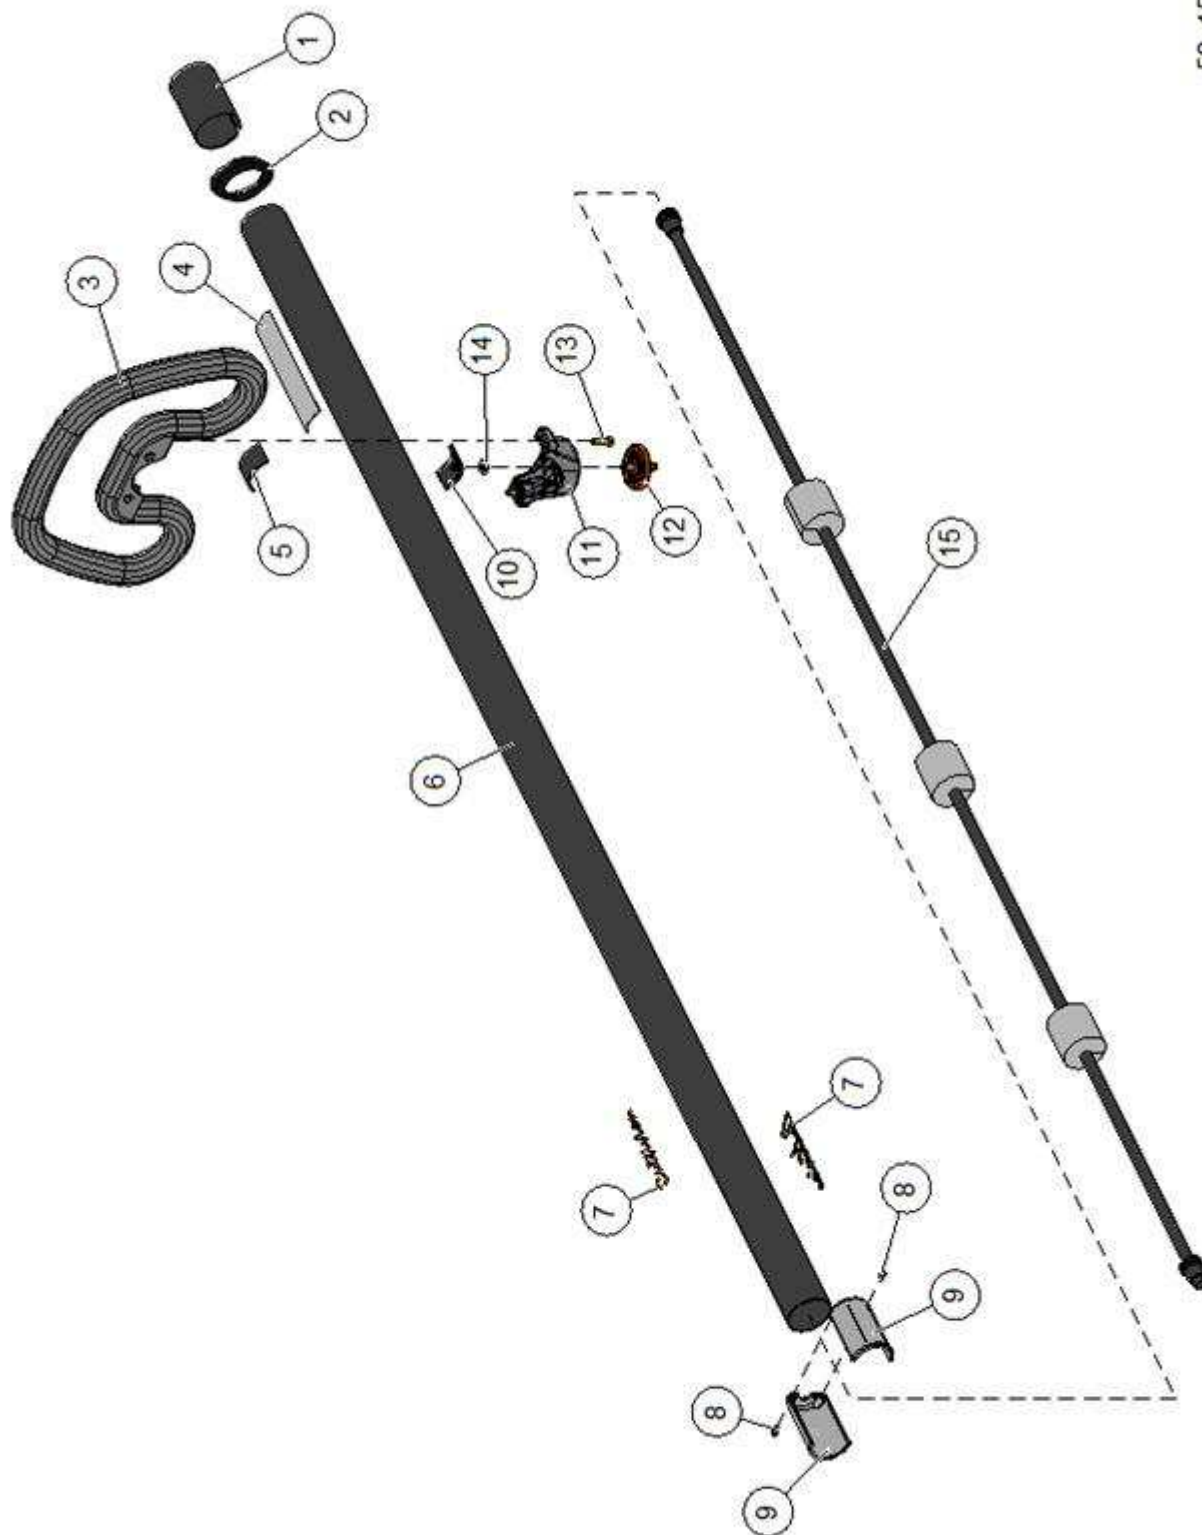

CULTIVION 2015

Catalogue of detached parts

POLE + FRONT HANDLE - 58_15_003A

58_15_003A

CULTIVION 2015

Catalogue of detached parts

REAR HANDLE - 58_15_004A

Mark	Part number	Description	Remarks	Etesia Part Number	Quantity
1	73693	OV.TT METAL M5 CL8 LOCKNUT (QTY 20)	KIT A	45501	7.00
2	72139	DEMI POIGNEE GAUCHE TH/OL	KIT A	N/A	1.00
3	82972	CULTIVION SAFETY TRIGGER		N/A	1.00
4	71316	90° 9.5X0.8 TORSION SPRING		45466	1.00
5	72345	CLAMPING SEAL		N/A	1.00
6	71315	COMPRESSION SPRING,11.2X0.8X10		45465	1.00
7	72346	LIP SEAL FOR POLE		N/A	1.00
8	74964	SPEED SELECTOR ASSY,PCS		N/A	1.00
9	72140	DEMI POIGNEE DROITE TH/OL	KIT B	N/A	1.00
10	75583	VIS CBX M5-30 Z		N/A	4.00
11	72043	BRD CTRL & ASSIGN HANDLE MLT TOOLS		45354	1.00
12	78173	PASSE FILS DIAM14 EP2		N/A	1.00
13	74933	PTS EQUIPPED THP/T TRIGGER		45515	1.00
14	73851	SCREW CBTC M5-20 Z (QTY 20)		45366	1.00
15	73850	SCREW CBTC M5-16 Z (QTY 20)		45365	2.00
16	73844	SCREW,ALTRACS,WN5152,30X8		N/A	4.00
17	40197	VIBRATOR CONNECT. BASE		45417	1.00
18	81276	BOARD, MOTOR CONTROL, CULTIVION		N/A	1.00
19	87273	AIRION SILPAD, ANTI SHORT CIRCUIT		45606	1.00
20	74934	PTS PREP. THP/T BOARD COVER		45531	1.00
21	73848	SCREW DELTA PT WN5452 40X12 (Q 20)		45363	4.00
22	63453	LEAD TOOL 1.75M		45396	1.00
23	64635	THERMAL PASTE, W/OUT SILICONE, HTC		N/A	1.00
24	41236	GRAISSE ELECTRIQUE CG60 (POT)		N/A	1.00
A	76107	LH HALF HANDLE THP/T PREPARED	KIT C	N/A	1.00
B	76108	RH HALF HANDLE THP/T PREPARED	KIT C	N/A	1.00
C	72348	ASSEMBLED HANDLE THP PCS		45355	1.00