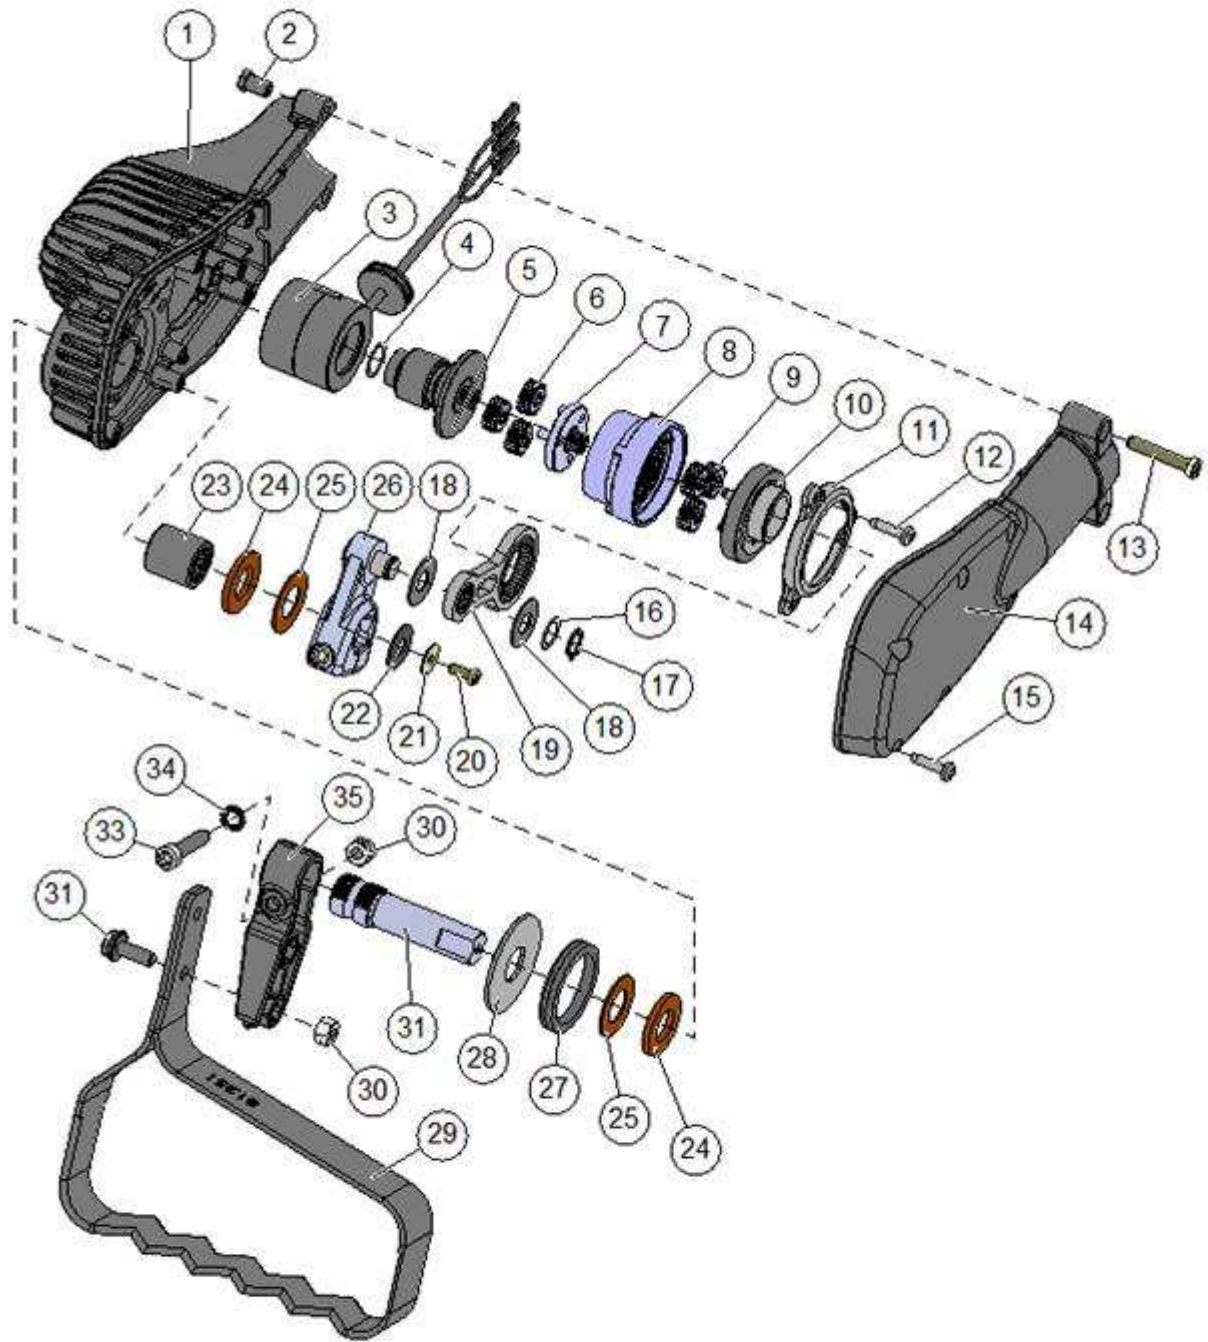

CULTIVION 2015

Catalogue of detached parts

TOP PART - 58_15_002A

58_15_002A

CULTIVION 2015 Catalogue of detached parts

POLE + FRONT HANDLE - 58_15_003A

Mark	Part number	Description	Remarks	Etesia Part Number	Quantity
1	77438	ALU. POLE ADAPTATION SLEEVE	KIT C	45676	1.00
2	72346	LIP SEAL FOR POLE	KIT C	N/A	1.00
3	73197	POIGNEE HAUTE THP/T	KIT B	N/A	1.00
4	80310	AUTOCOLL. SECURITE CULTIVION	KIT D	N/A	1.00
5	74033	BUSH,NEOPRENE,HANDLE,73197 THT	KIT B	N/A	1.00
6	79777	PERCHE ALU ANODISE NOIR LG 1300	KIT C, D	N/A	1.00
7	80357	AUTOCOL. PERCHE CULTIVION	KIT D	N/A	2.00
8	41619	SCREW, PLASTITE, CB-Z 3-8 (QTY 10)	KIT C	45119	2.00
9	79728	ALU. POLE HARNESS BLOCKING CAP	KIT C	45666	2.00
10	84368	PLATE,HANDLE,FRONT,VULCANIZED,THP	KIT A	N/A	1.00
11	79086	DEVERROUILLAGE POIGNEE AVANT THP	KIT A	N/A	1.00
12	79107	FRONT HANDLE BUTTON, THP CMLPT	KIT A	N/A	1.00
13	73842	SCREW DELTA PT WN5452 50X16 (Q.20)	KIT B	45360	2.00
14	09438	NUT, FLAT, HM M 6 Z (50)	KIT A	45414	1.00
15	79800	CULTIVION FIXED POLE CORD	KIT C	N/A	1.00
A	79109	CAVALIER POIGNEE AVANT THP COMPLET	KIT B	N/A	1.00
B	73861	HANDLE ASSEMBLY, FRONT, THP, PCS		45369	1.00
C	79778	POLE ASSY CULTIVION		N/A	1.00
D	81799	POLE + STICKER CULTIVION		N/A	1.00